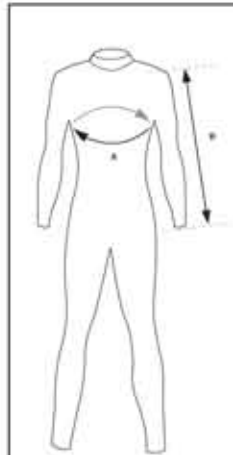

JUNIOR		Euro	Years	Height		Chest		Waist				
				cm	inch	cm	inch	cm	inch			
				S	140	10	140-147	4'7"-4'10"	71-76	28-30	58-63	23-25
M	152	12	147-155	4'10"-5'1"	73-78	29-31	63-68	25-27				
L	164	14	155-162	5'1"-5'4"	78-83	31-33	68-73	27-29				
XL	176	16	162-170	5'4"-5'7"	83-88	33-35	71-76	28-30				

Shoe and Boot size indicator

	Euro	32	33	34	35	36	37	38	39	40
UK	13,5	1,5	2	3	4	4,5	5	5,5	6,5	7
USA	1	1,5	2	3	4	5	5,5	6,5	7	

	Euro	41	42	43	44	45	46	47	48	49
UK	7	8	9	9,5	10,5	11	12	13	14	
USA	8	8,5	9,5	10	11	12	12,5	13,5	14	

Coastal jackets

MEN	USA	Chest (cm)	Chest (inch)	Sleeve Length (cm)	Sleeve Length (inch)					
						XS	95-100	37-39	84,5	33,5
						S	99-104	39-41	87	34,5
M	103-108	41-43	89,5	35						
L	107-112	42-44	92	36						
XL	111-116	44-46	94,5	37						
XXL	115-120	45-47	97	38						
XXXL	119-124	47-49	99,5	39						

LADIES	USA	Chest (cm)	Chest (inch)	Sleeve Length (cm)	Sleeve Length (inch)					
						XS	79-86	31-34	73	29
						S	84-91	33-36	74	29
M	89-97	35-38	75	30						
L	94-101	37-40	76	30						
XL	100-105	39-41	77	30						
XXL	104-109	41-43	78	31						

Coastal Trousers size indicator

UNISEX	USA	Waist (cm)	Waist (inch)	Height (cm)	Height (inch)					
						S	75-84	29-33	169-175	67-69
						M	81-88	32-35	174-180	69-71
L	85-92	33-36	180-185	71-73						
XL	89-96	35-38	183-189	72-74						
XXL	95-103	37-41	187-193	74-76						

Metalite Socks

XXXS	32-34
XXS	35-36
XS	37-38
S	39-40
M	41-42
L	43-44
XL	45-46
XXL	47-48

A. CHEST (CM)
Measure circumference of chest at armpit

B. SLEEVE LENGTH (CM)
Top seam on shoulder to wrist

C. Height (CM)
Measure yourself from bottom to top

Hiking size indicator

UNISEX	USA	Euro	Waist			
			cm	inch		
			XXS	44	64-71	25-28
XS	46	69-76	27-30			
S	48	74-81	29-32			
M	50	79-86	31-34			
L	52	84-91	33-36			
XL	54	89-96	35-38			
XXL	56	94-101	37-40			

Floatation Jacket size/weight schedule

UNISEX	USA	Weight (kg)		
			XS	30-40
			S	40-60
M	60-80			
L	70+			
XL	70+			
XXL	70+			

Freedom pant size indicator

UNISEX	Euro	Euro	Waist			
			cm	inch		
			XXXS	140	49-56	23-26
XXS	152	54-71	25-28			
XS	164	69-76	27-30			
S	48	74-81	29-32			
M	50	79-86	31-34			
L	52	84-91	33-36			
XL	54	89-96	35-38			
XXL	56	94-101	37-40			

Harness size indicator

MEN	USA	Euro	Waist (cm)	Waist (Inch)				
					XXS	36/38	54-71	23-26
					XS	40/42	69-76	25-28
S	44/46	74-81	27-30					
M	48/50	79-86	31/34					
L	50/52	84-91	33/36					
XL	54/56	89-96	35/38					
XXL	56/58	94-101	37/40					
XXXL	58/60	99-106	39/42					

LADIES	USA	Euro	Waist (cm)	Waist (Inch)				
					XS	34/36	48-55	23-26
					S	36/38	69-76	25-28
M	38/40	74-81	27-30					
L	40+	79-86	31/34					

Harness size indicator

JUNIOR	USA	Euro	Waist (cm)	Waist (Inch)				
					M	30/32	42-49	21-24
					L	34/36	48-55	23-26

Apparel men

Twister jacket	Size	XS	S	M	L	XL	XXL	XXXL
1/2 Chest in cm		52	54	56	58	61	64	67

Texas jacket	Size	XS	S	M	L	XL	XXL	XXXL
1/2 Chest in cm		54	57	60	63	66	69	72

Ocean & Zimba jacket	Size	XS	S	M	L	XL	XXL	XXXL
1/2 Chest in cm		55	58	61	64	67	70	73

Reach body warmer	Size	XS	S	M	L	XL	XXL	XXXL
1/2 Chest in cm		51	53	55	57	60	63	66

Antoni polo	Size	XS	S	M	L	XL	XXL	XXXL
1/2 Chest in cm		47	50	53	56	59	62	65

S.Cafe shirts	Size	XS	S	M	L	XL	XXL	XXXL
1/2 Chest in cm		49	52	55	58	61	64	67

Walk shorts	Size	XS	S	M	L	XL	XXL	XXXL
Outseam length excl waistband		49	51	53	55	57	59	61
1/2 waist in cm		41	43	45	47	49	51	53

Pants	Size	XS	S	M	L	XL	XXL	XXXL
Outseam length excl waistband		102	104	106	108	110	112	114
1/2 waist in cm		41	43	45	47	49	51	53

Apparel ladies

Spreader & Zebra jacket	size	XS	S	M	L	XL	XXL	XXXL
1/2 Chest in cm		48	51	54	57	60	63	66

S.Cafe shirts	Size	XS	S	M	L	XL	XXL	XXXL
1/2 Chest in cm		44	46	48	50	52	54	56

Walk shorts	Size	XS	S	M	L	XL	XXL	XXXL
Outseam length excl waistband		41	43	45	47	49	51	53
1/2 waist in cm		38	40	42	44	46	48	50

Pants	Size	XS	S	M	L	XL	XXL	XXXL
Outseam length excl waistband		96	98	100	102	104	106	108
1/2 waist in cm		38	40	42	44	46	48	50

Spraytop size indicator

MEN	USA	Chest (cm)	Chest (inch)	Sleeve Length (cm)	Sleeve Length (inch)					
						XS	95-100	37-39	80	32
						S	99-104	39-41	83	33
M	103-108	41-43	86	34						
L	107-112	42-44	89	35						
XL	111-116	44-46	92	36						
XXL	115-120	45-47	95	37						

LADIES	USA	Chest (cm)	Chest (inch)	Sleeve Length (cm)	Sleeve Length (inch)					
						XS	79-86	31-34	73	29
						S	84-91	33-36	76	30
M	89-97	35-38	79	31						
L	94-101	37-40	82	32						

JUNIOR	USA	Chest (cm)	Chest (inch)	Sleeve Length (cm)	Sleeve Length (inch)					
						140	71-76	28-30	63	25
						152	73-78	29-31	67	26
164	78-83	31-33	74	29