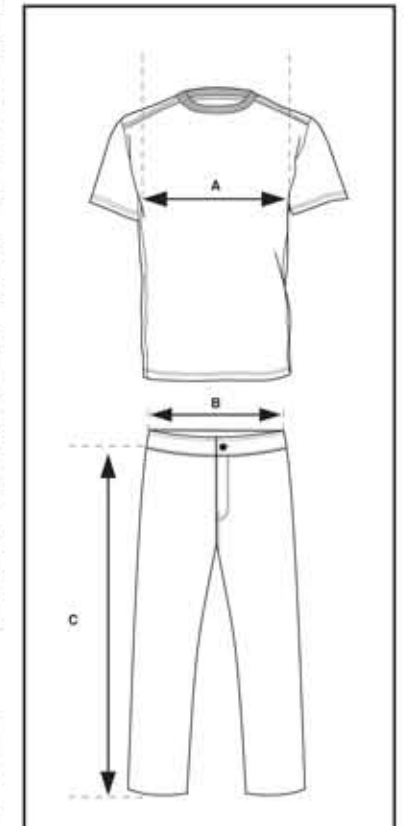

A. 1/2 CHEST WIDTH (CM)
Put the garment on a flat surface and measure from left armpit seam to right armpit seam

B. 1/2 WAIST WIDTH (CM)
Put the garment on a flat surface and measure from left edge of waistband to right edge of waistband

C. OUTSEAM LENGTH EXCL. WAISTBAND
Put the garment on a flat surface and measure from just below waistband to bottom leg hem